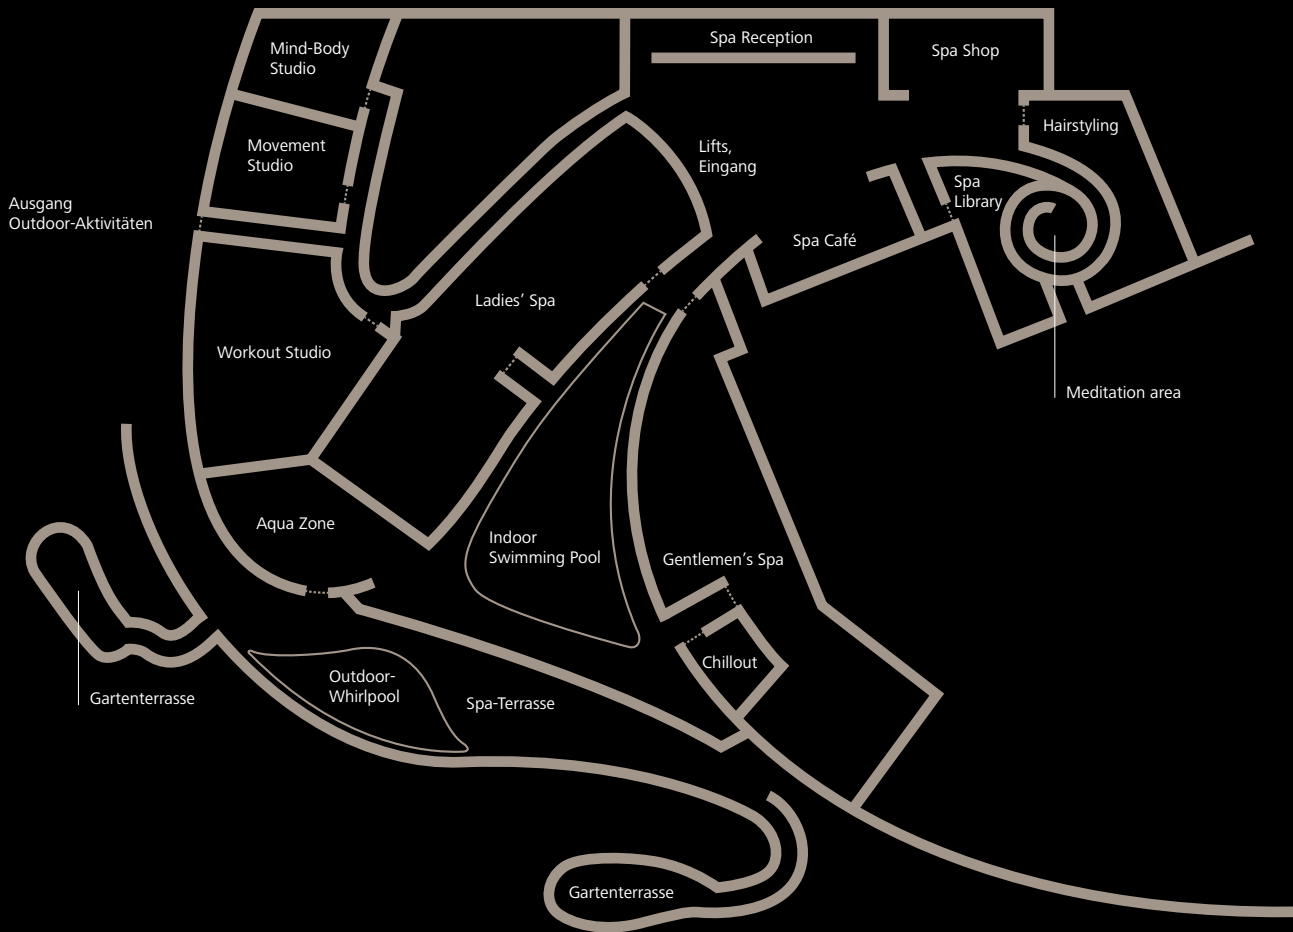

10 m / 32,8 ft

Ausgang
Outdoor-Aktivitäten

Mind-Body
Studio

Movement
Studio

Workout Studio

Aqua Zone

Gartenterrasse

Outdoor-
Whirlpool

Spa-Terrasse

Ladies' Spa

Indoor
Swimming Pool

Gentlemen's Spa

Chillout

Spa Reception

Lifts,
Eingang

Spa Shop

Spa Café

Spa
Library

Hairstyling

Meditation area

Gartenterrasse