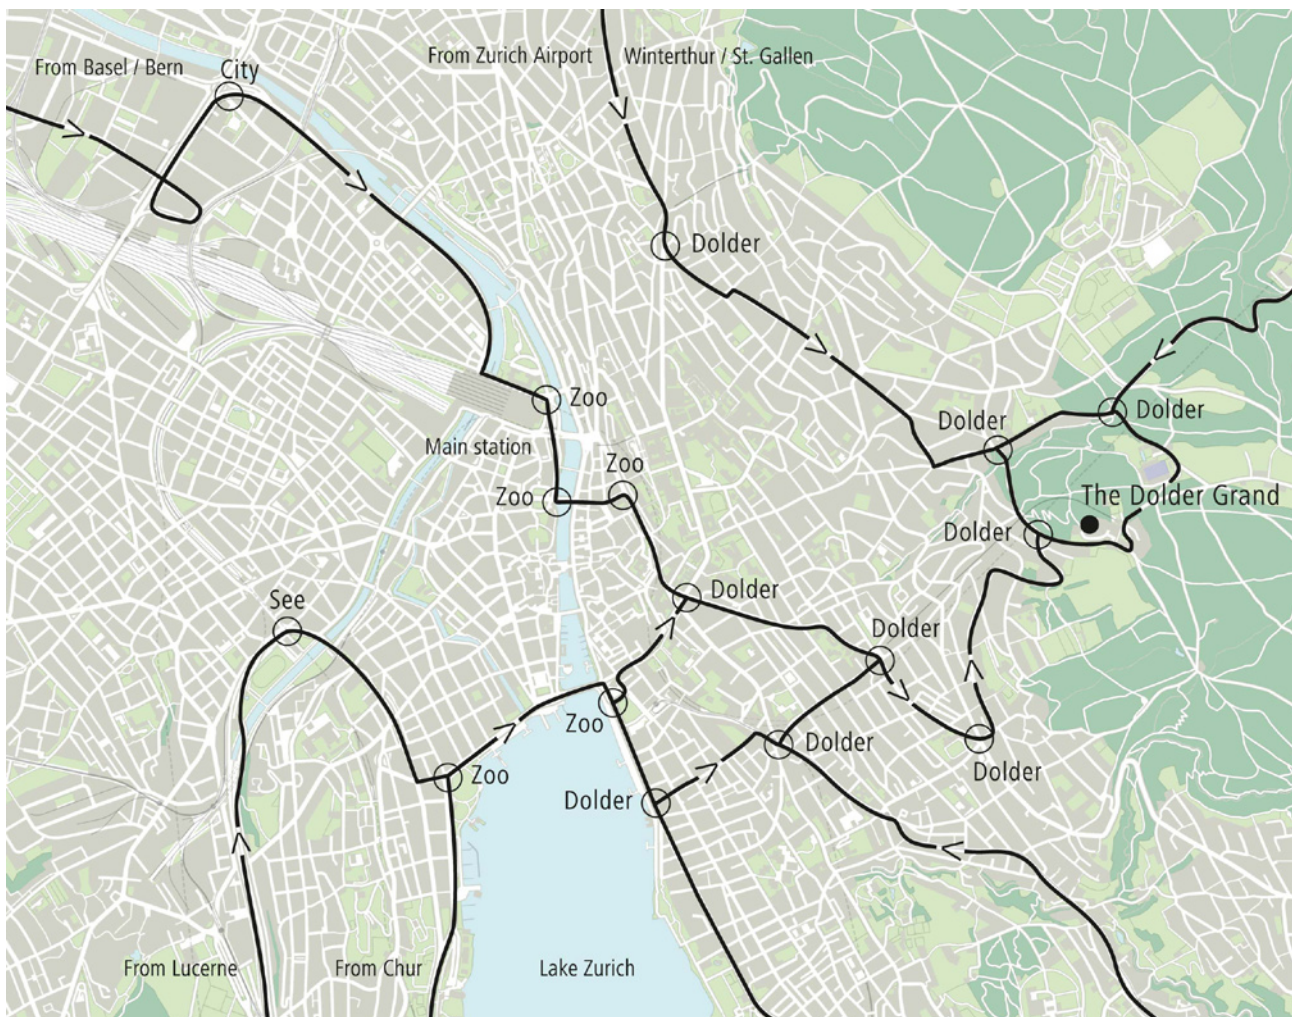

Getting here

By car

From Basel/Bern: A1 motorway to Zurich, exit Zurich City

From Zurich Airport/Winterthur/St. Gallen: A1 motorway to Zurich, exit Zurich Unterstrass

From Chur: A3 motorway to Zurich, exit Zurich City

From the exit, follow the indicators on the map above.

By public transport

From the main station: Tram 3 in the direction of Klusplatz, get off at the Römerhof stop

From Paradeplatz: Tram 8 in the direction of Klusplatz, get off at the Römerhof stop

From Bellevue: Tram 15 in the direction of Klusplatz, get off at the Römerhof stop

From Römerhof by cablecar to the Dolderbahn terminal (Bergstation). From here it is just a short walk.