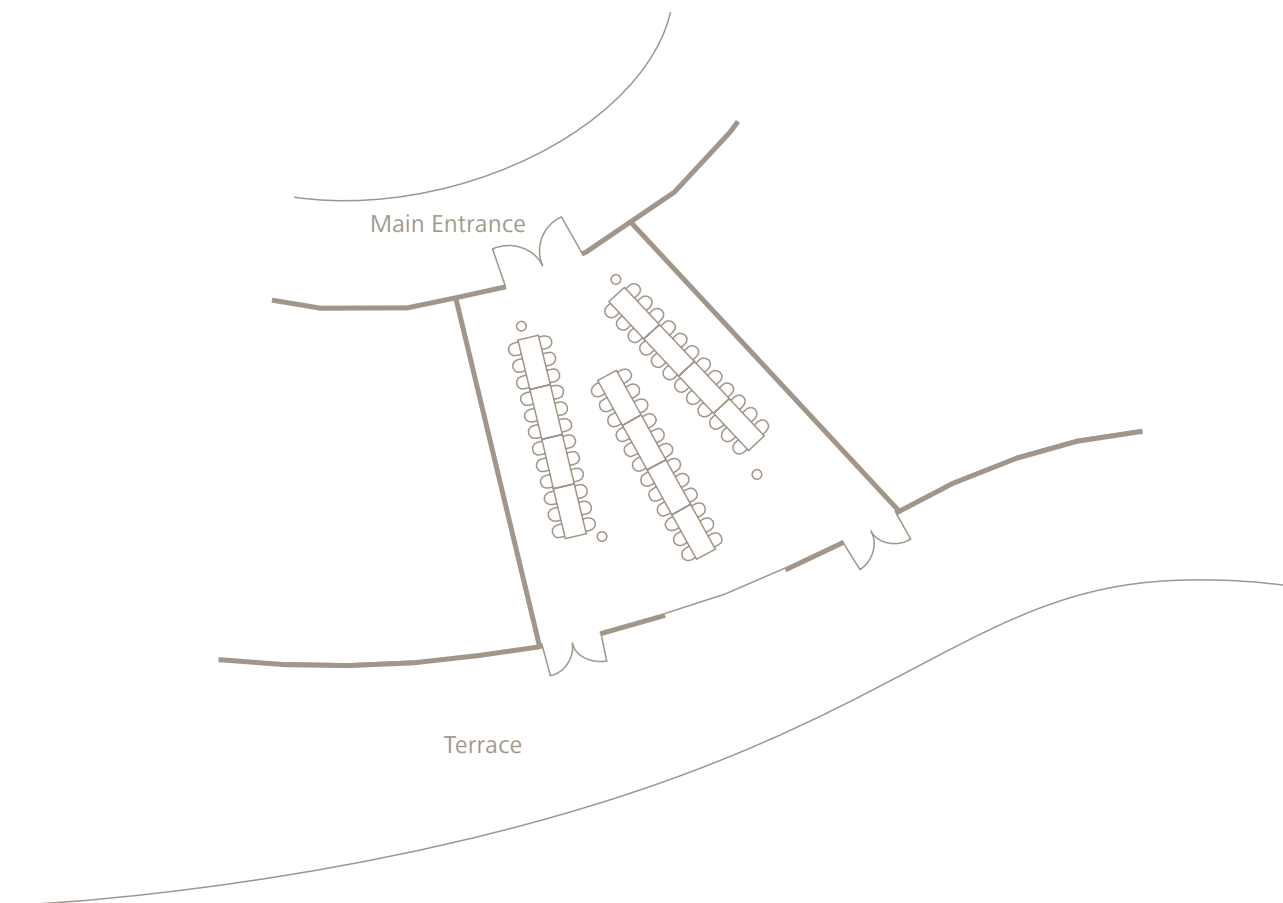

Garden Salon 2

5 m / 16.4 ft

Function Rooms

	m²	ft²	Banquet	Cocktail	Congress	Classroom	Concert
Garden Salon 2	126	1,350	60	130	90	50	90