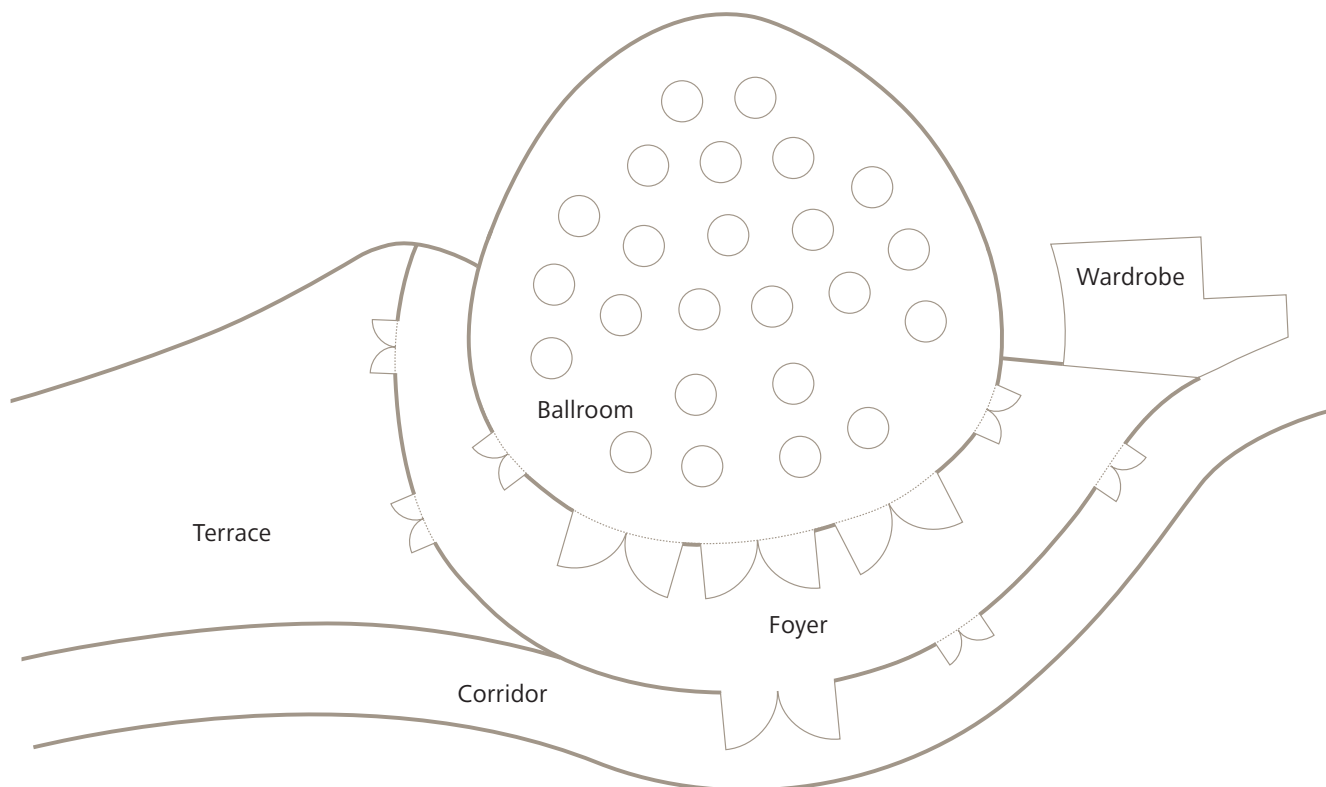

# Ballroom

5 m / 16.4 ft

|                  | m <sup>2</sup> | ft <sup>2</sup> | Banquet | Cocktail | Congress | Classroom | Concert |
|------------------|----------------|-----------------|---------|----------|----------|-----------|---------|
| <b>Ballroom</b>  | 400            | 4,300           | 270     | 500      | 300      | 250       | 440     |
| Foyer Ballroom   | 300            | 3,229           | –       | 150      | –        | –         | –       |
| Terrace Ballroom | 350            | 3,760           | –       | 400      | –        | –         | –       |

## Breakout Room 1 – 5

# Library 1 + 2

5 m / 16.4 ft