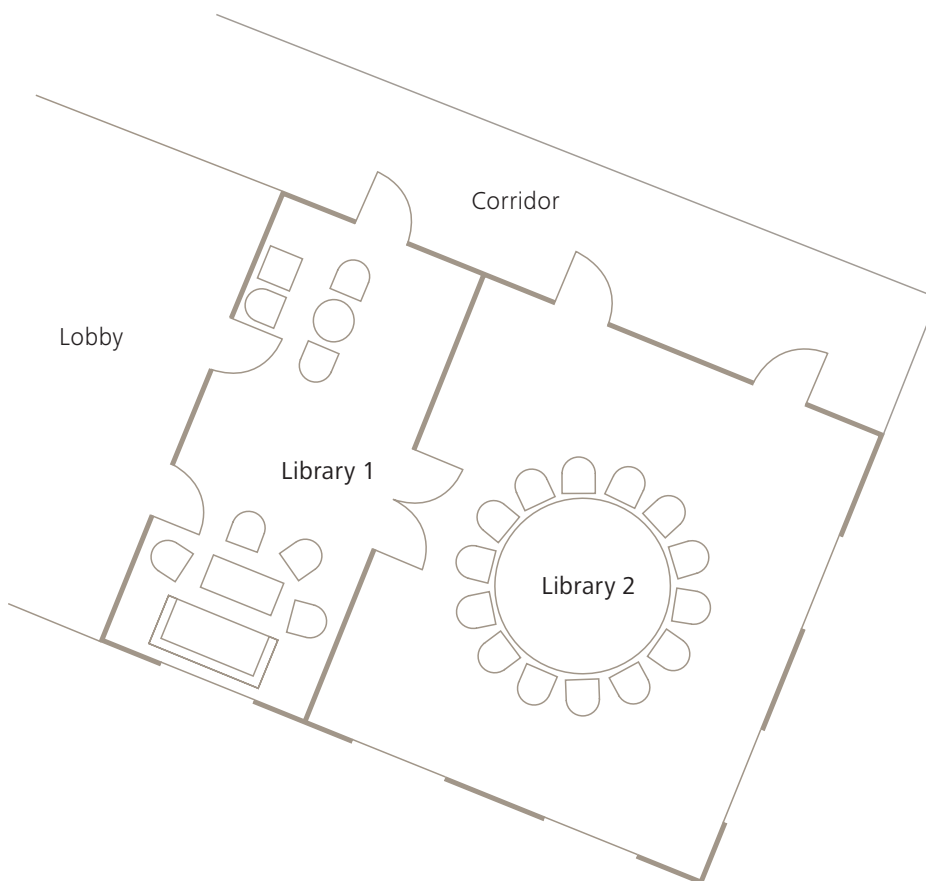

Library 1 + 2

5 m / 16.4 ft

Function Rooms

	m²	ft²	Banquet	Cocktail	Congress	Classroom	Concert
Library 1	33	355	–	14	–	–	–
Library 2	55	590	14	–	–	–	–