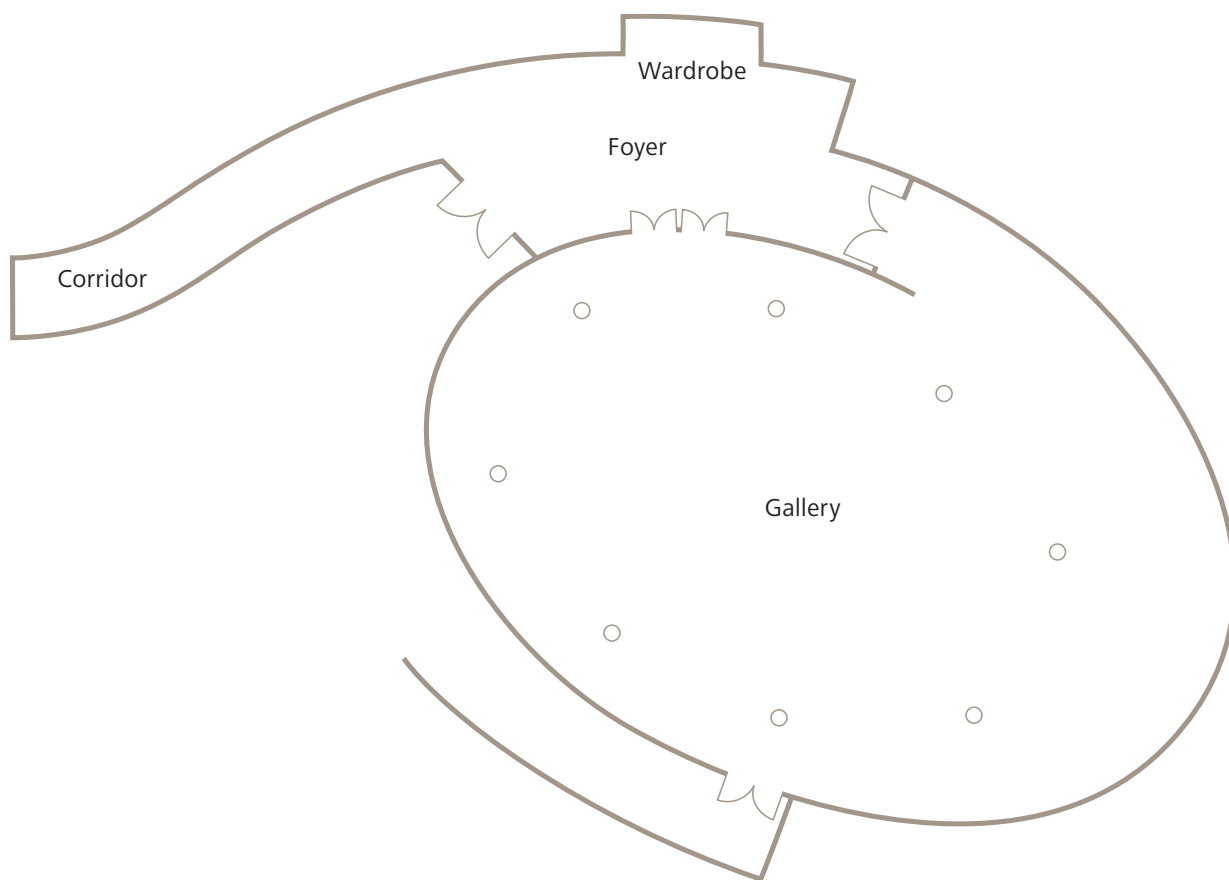

Gallery

Function Rooms

	m²	ft²	Banquet	Cocktail	Congress	Classroom	Concert
Gallery	715	7,696	400	900	500	400	600
Foyer Gallery	165	1,776