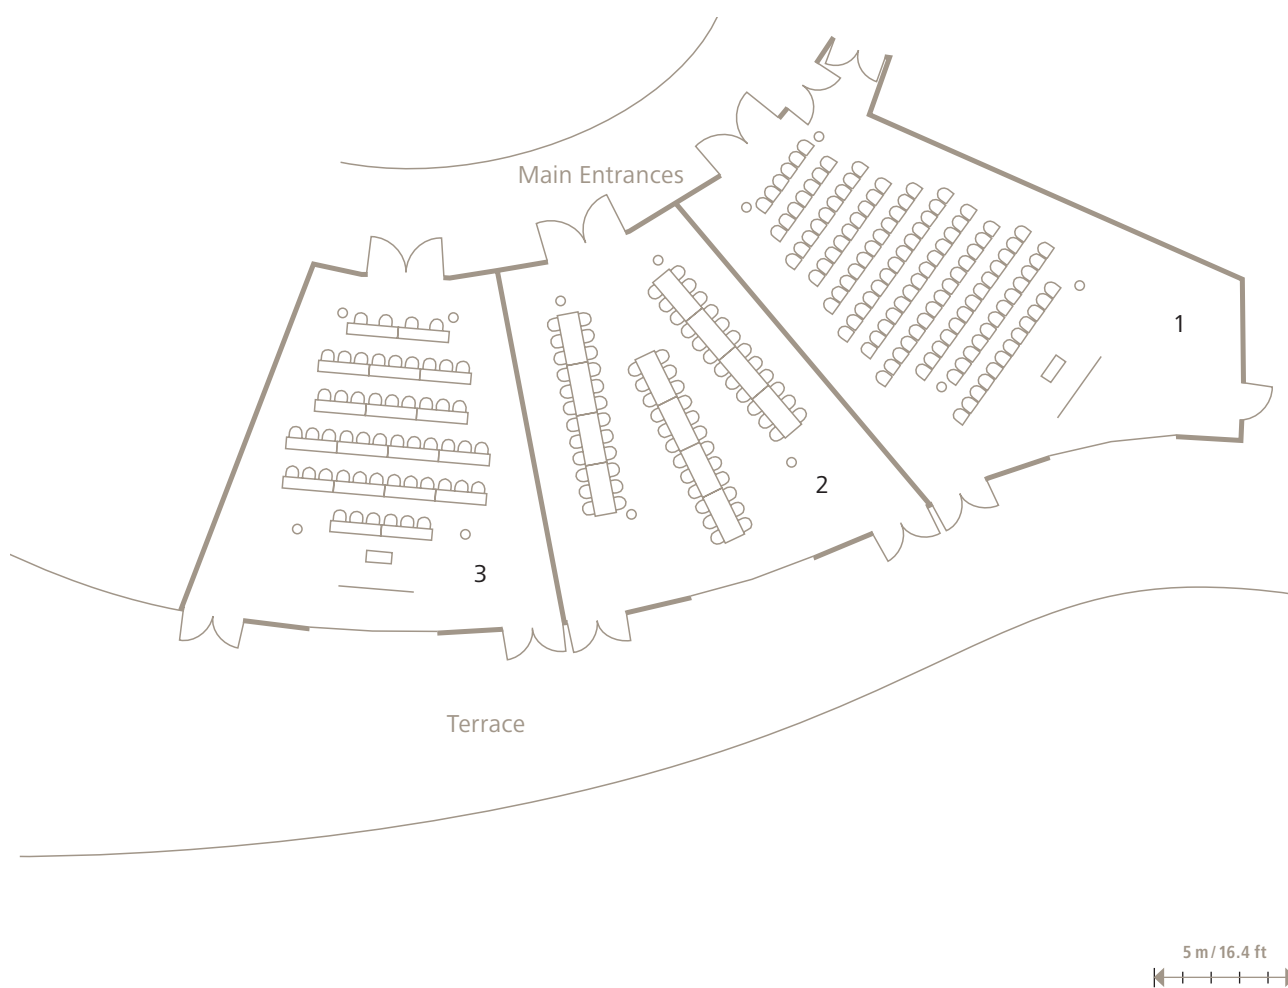

Garden Salon 1 + 2 + 3

Function Rooms

	m²	ft²	Banquet	Cocktail	Congress	Classroom	Concert
Garden Salon 1 + 2	287	3,090	190	300	210	120	230
Garden Salon 2 + 3	248	2,670	160	270	180	150	230
Garden Salon 1 + 2 + 3	409	4,400	270	460	300	200	360